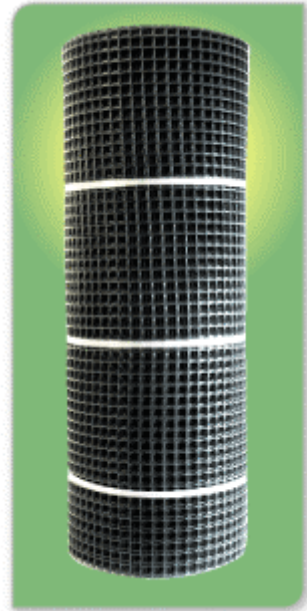

### Key Features

- Maintenance free and quick and easy to install.
- Use timber posts for extra support where needed.
- Available in rolls 950mm x 5m or 950mm x 30m both in 50mm or 16mm mesh size.
- Made from 100% recycled high density polyethylene.

## Ground Stability Mesh

Designed for commercial or domestic applications, ground stability mesh prevents soil erosion and helps to promote plantation growth. A durable grade mesh available in a wide variety of mesh profiles to suit an extensive range of applications.

## Pipe Shield

Constructed from heavy duty, 100% recycled high density polyethylene, Pipe Shield provides protection for underground services, reducing the risks associated with operators breaking vital connections. Laid above services, Pipe Shield's unique size and profile impedes digging activity and warns operators that services are below.