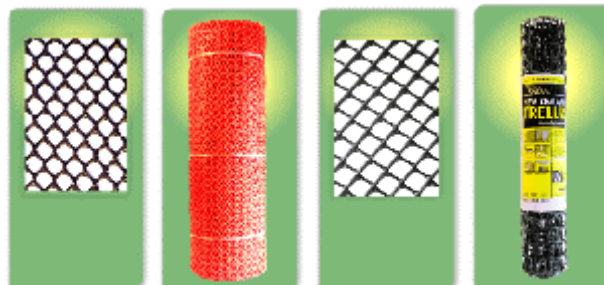

## Gutter Shield

Proven effective in preventing blockages from leaves and debris that cause water corrosion and an environment for unwanted insects to breed, New Zealand Gutter Shield is a robust mesh that comes with a 2 year UV protection warranty. New Zealand Gutter Shield is extra durable for a long life, is simple and easy to install and fits all sized guttering.

### Key Features

- Maintenance free.
- Available in rolls 180mm x 10m.
- Made from 100% recycled high density polyethylene.